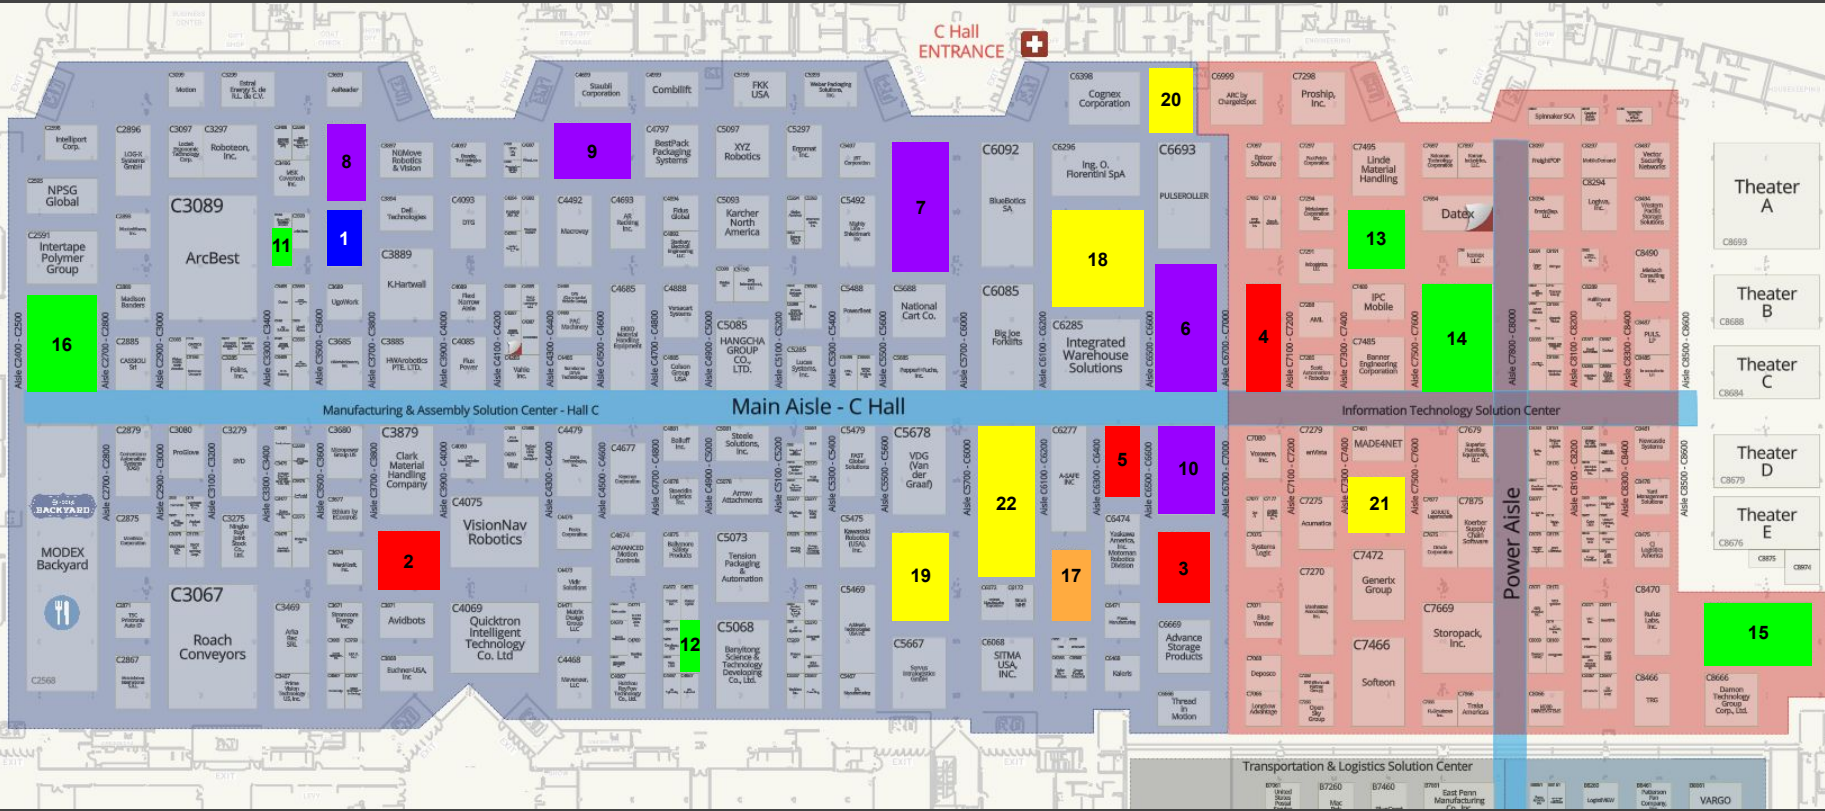

C Hall ENTRANCE

Manufacturing & Assembly Solution Center - Hall C

Main Aisle - C Hall

Information Technology Solution Center

Power Aisle

Theater A

Theater B

Theater C

Theater D

Theater E

Datron Technology Group Corp., Ltd.

VARGO

C3089
ArcBest

C3889
K.Hartwall

C3067
Roach Conveyors

C3087
Avidbots

C4059
Quicktron Intelligent Technology Co. Ltd.

C697
Nidove Robotics & Vision

C3895
HAWKROBOTS PTE. LTD.

C3879
Clark Material Handling Company

C4075
VisionNav Robotics

C5068
Baryteck Science & Technology Development Co., Ltd.

C697
BestPack Packaging Systems

C4492
Almoway

C4677
SAFARI

C4679
SAFARI

C4468
HAWKROBOTS PTE. LTD.

C5657
XYZ Robotics

C5093
Karcher North America

C5085
HANGCHA GROUP CO., LTD.

C5073
Tension Packaging & Automation

C5068
Baryteck Science & Technology Development Co., Ltd.

C5297
Ergonomix Inc.

C5492
High Light Systems

C5488
National Cart Co.

C5479
VIG (Van der Graaf)

C5667
SITMA USA INC.

C6092
Bluebotics SA

C6085
Big Joe Forklifts

C6277
AGATE INC.

C6279
VIG (Van der Graaf)

C6068
SITMA USA INC.

C6993
Ing. O. Fiorentini SpA

C6285
Integrated Warehouse Solutions

C6474
Volante America, Inc.

C6669
Advance Storage Products

C6669
Advance Storage Products

C7296
Proship, Inc.

C7495
Linde Material Handling

C7485
IPC Mobile

C7472
Genetix Group

C7466
Softecon

C6995
AEC by Concept

C7485
IPC Mobile

C7466
Softecon

C7669
Storopack, Inc.

C7669
Storopack, Inc.

C6993
Theater A

C6993
Theater B

C6993
Theater C

C6993
Theater D

C6993
Theater E

C6993
Datron Technology Group Corp., Ltd.

C6993
VARGO

16

8

1

9

7

18

6

4

13

14

2

19

22

17

5

10

3

21

15