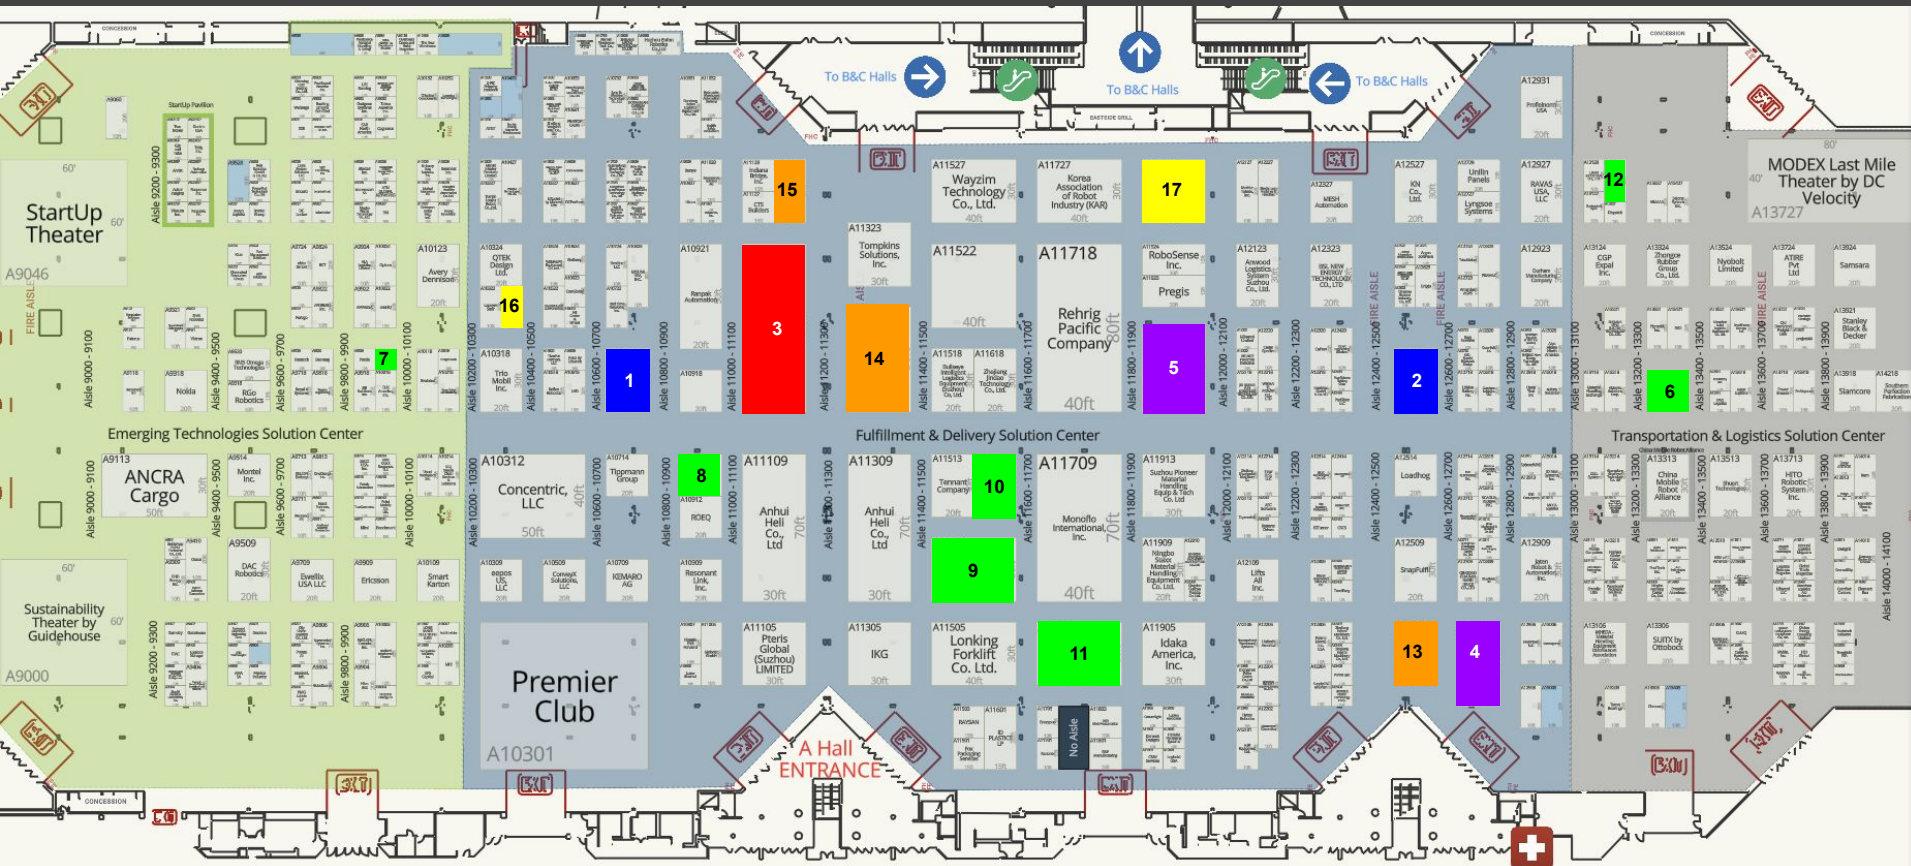

## Hall A

Robot Advisors Self Guided Tour to Modex Robot Booths

Drones	1	Corvus	A10718
	2	Gather AI	A12518
Pick & Place	3	Dexterity	A11118
Picking AMR	4	Rapyuta	A12704
Pallet AMR	5	LG Electronics	A13327
	6	BSTAR	A13318
	7	idealworks	A10020
	8	ROEQ	A10912
	9	THIRA ROBOTICS	A11509
	10	Ati Motors	A11613
	11	Milvus Robotics	A11705
	12	Syscon Robotics	A13228
Truck Loading	13	Contoro Robotics	A12505
	14	Slip Robotics	A11318
	15	Anyware Robotics	A11227
	16	Gebhardt	A10422
ASRS / G2P	17	Caja	A11927

## Hall B

*Robot Advisors Self Guided Tour to Modex Robot Booths*

Inventory Drones	1	Dexory	B708
Pick & Place	2	Berkshire Grey	B4802
	3	Rapid Robotics	B1403
	4	Agility Robotics	B9602
Picking AMR	5	Ocado/6 River	B8840
	6	Locus	B3219
Pallet AMR	7	Shanghai Seer	B1419
	8	Prime Robotics	B2009
	9	ForwardX Robotics	B3209
	10	E80 Group Inc.	B8619
	11	OTTO Motors	B9419
	12	Vecna Robotics	B9607
	13	Oceaneering	B9627
	14	Bastian	B5619
	15	Zebra	B6623

Main Aisle - C Hall

Information Technology Solution Center

Power Aisle

Transportation & Logistics Solution Center

Theater A

Theater B

Theater C

Theater D